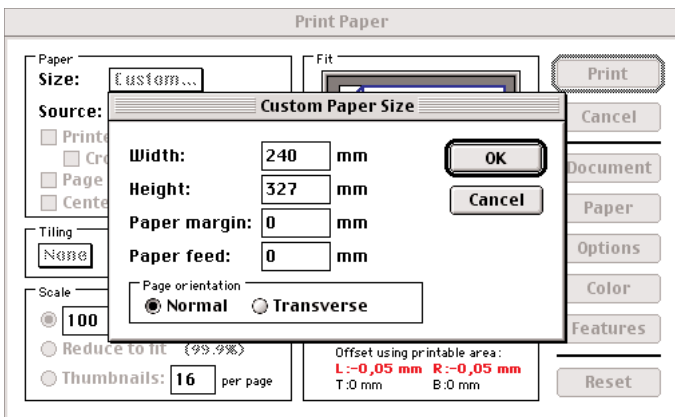

Enter the width and the height of the paper, which both must be 30mm wider and higher than in the actual paper size

PageMaker

PageMaker